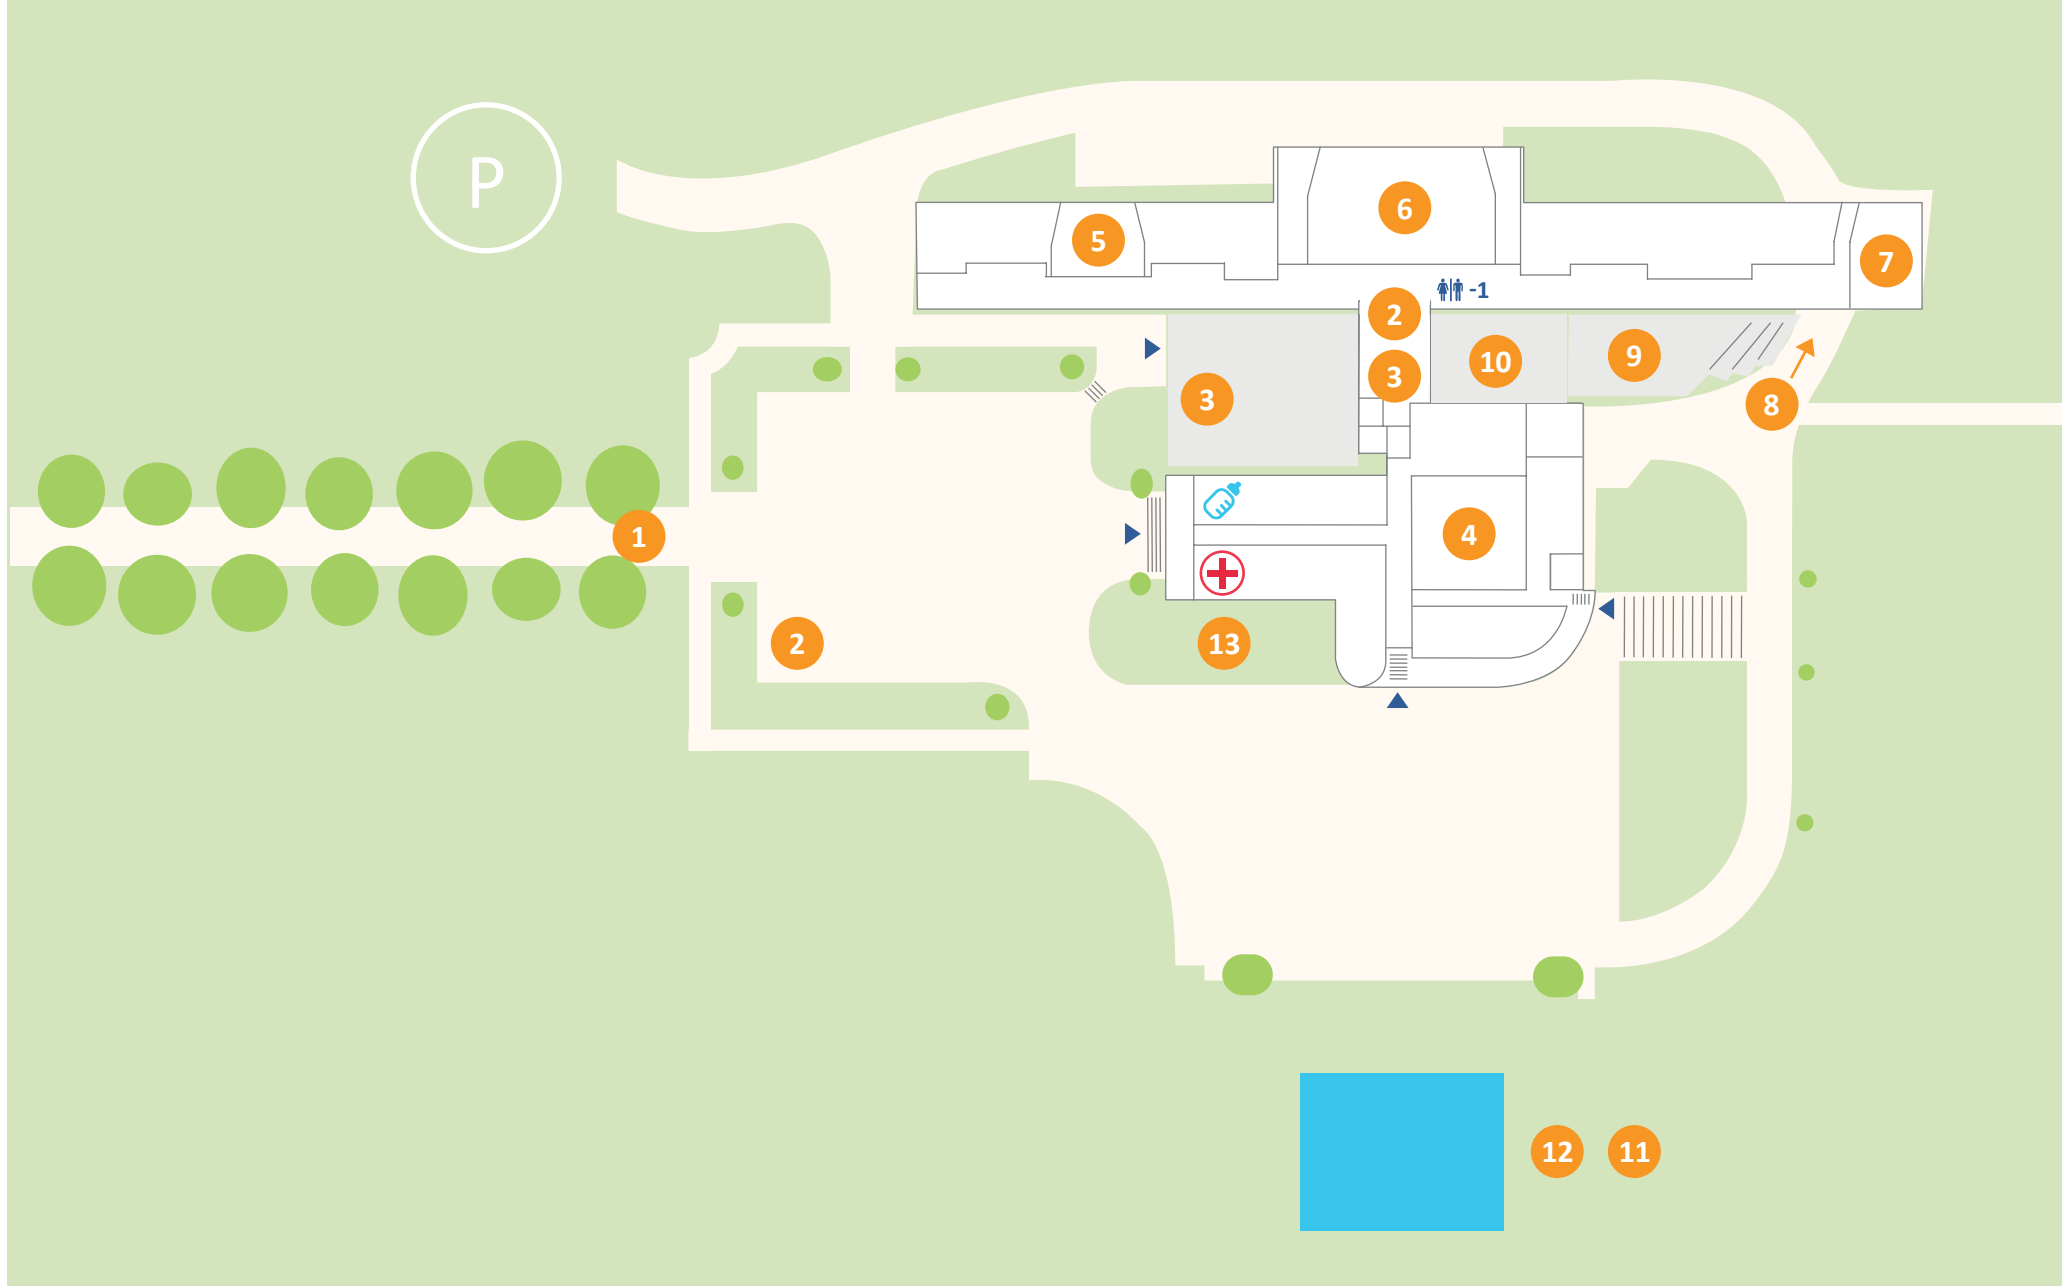

1) ENTRY TICKETS
2) FOOD TICKETS
3) WELCOME DESK
4) STUDIO DE LA REINE
5) STUDIO ROSSANA DEL MARCO
6) STUDIO HAAS TEICHEN
7) STUDIO PAULE VAN THILLO
8) WING STAGE -1
9) RESTAURANT THE FOYER -1
10) TERRACE LOUNGE
11) ART SHOP & READING TENT
12) GUIDED TOUR
13) BAL MUSICAL

- SICK ROOM
- BABY ROOM +1
- PARK
- TOILETS -1